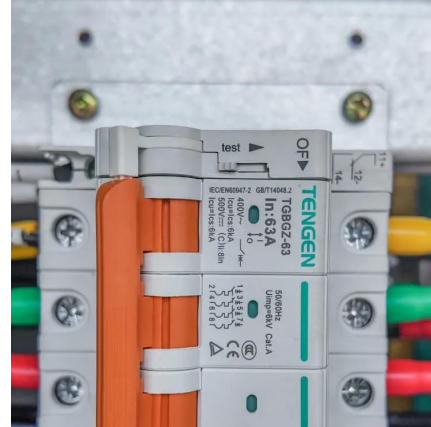

solutions.

Wind Solar Storage Charging Solutions by DOHO Electric at EP Shanghai ...

Shanghai, November 20, 2025 -- DOHO Electric successfully concluded its exhibition at the 32nd China International Electric Power & Electrical Engineering Technology Exhibition (EP ...