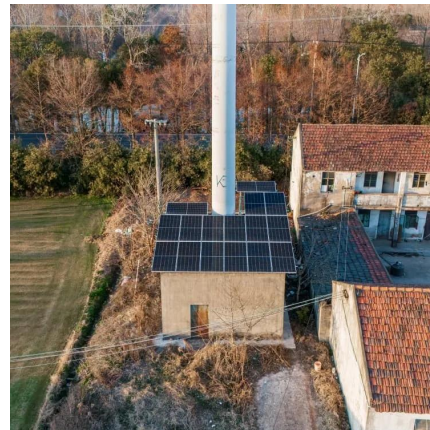

Solar charging and gas storage cabinet

Solar charging and gas storage cabinet

[15kW / 35kWh Hybrid Solar System Integrated Energy Storage Cabinet](#)

Oct 24, 2025 · The BSLBATT PowerNest LV35 hybrid solar energy system is a versatile solution tailored for diverse energy storage applications. Equipped with a robust 15kW hybrid inverter ...

[100kWh Solar Battery Storage Cabinet 280Ah LiFePO4 Battery ...](#)

Nov 12, 2025 · GSL-100 (DC50) (215kWh) (EV120) 100kWh Solar Battery Storage Cabinet 280Ah LiFePO4 Battery Air-cooling Photovoltaic Charging Energy Storage Cabinet is an efficient and ...

[iCabinet - Integrated Energy Storage and Fast EV Charging with Solar](#)

Storage and charge integrated charging pile Experience convenience, elegance, and superior performance with our Energy Storage Mobile Charging solution. With 110 Kwh of power ...

[Outdoor Energy Storage Cabinet: 105KW/215KWh All-in ...](#)

Mar 31, 2025 · NextG Power introduces its Outdoor Energy Storage Cabinet--a compact, high-performance system delivering 105KW power and 215KWh capacity. Designed for harsh ...