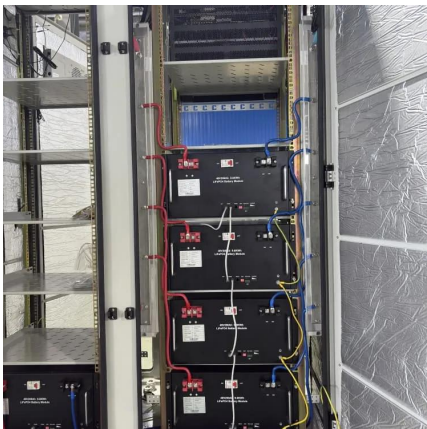

[Solitek's bifacial solar panels for carports](#)

Mar 26, 2024 · The latest 370 W bifacial dual glass solar module for carport applications by Solitek. (Image Credit: Solitek) Solitek has introduced its latest offering, the 370 W bifacial dual ...