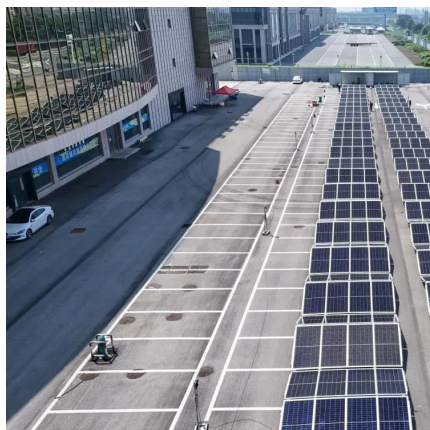

High-Efficiency 200kW Battery Storage Solution

Introduction The rise of 200kW battery storage systems encased in shipping containers marks a significant development in energy technology. These systems, which use advanced lithium-ion ...