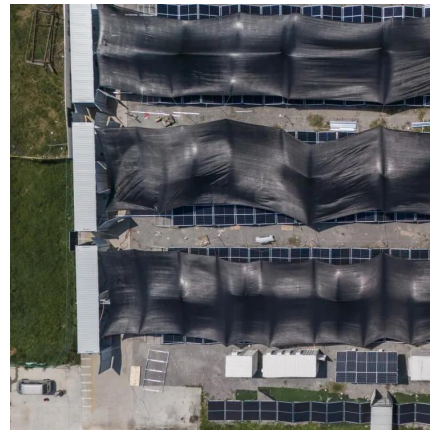

[Energy Container 200 kVA / 300 kWh , GCK Energy](#)

Aug 22, 2023 · Energy container 200kVA/300kWh - on-grid The 200kVA/300kWh energy container, when connected to the grid, can offer additional power thanks to its energy storage ...