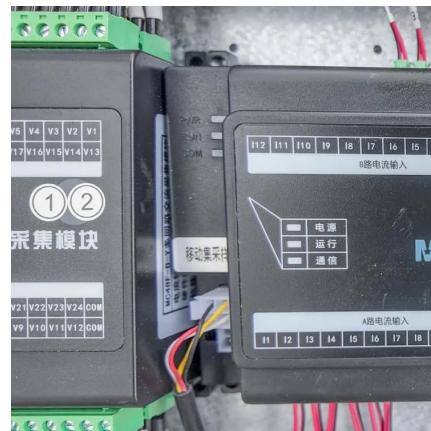

...

ENERGY STORAGE STATUS OF SWAZILAND POWER SYSTEM

Integrated prefabricated cabin for energy storage power station With the core objective of improving the long-term performance of cabin-type energy storages, this paper proposes a ...