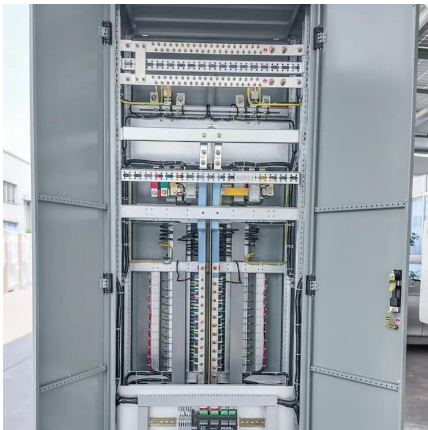

SWAZILAND MOBILE ENERGY STORAGE SYSTEM FEATURES

Energy storage container automated assembly line The assembly solution for container type energy storage system integrates the assembly line, the heavy load handling system and the ...