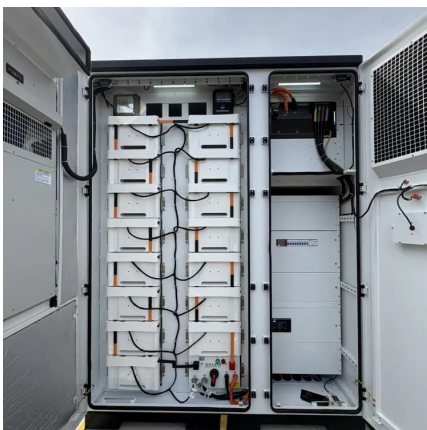

Swaziland Energy Storage Mobile Charging Station

Lithium Storage Modules Engineered for Foldable Containers Engineered to complement solar folding containers, our lithium-ion battery systems deliver dependable power storage with fast ...