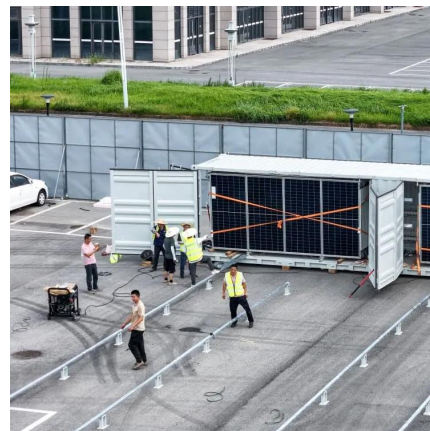

[ENERGY STORAGE VEHICLE CUSTOMIZATION FACTORY](#)

Mbabane Energy Storage Station Energy Saving Equipment Where is Mbabane located?The capital city of Hhohho Province, and also the capital of Swaziland, is Mbabane. It is situated in ...

[SWAZILAND ENERGY STORAGE PREFABRICATED CABIN CUSTOMIZATION](#)

El Salvador energy storage equipment customization We innovate with solar photovoltaic plant design, engineering, supply and construction services, contributing to the diversification of the ...