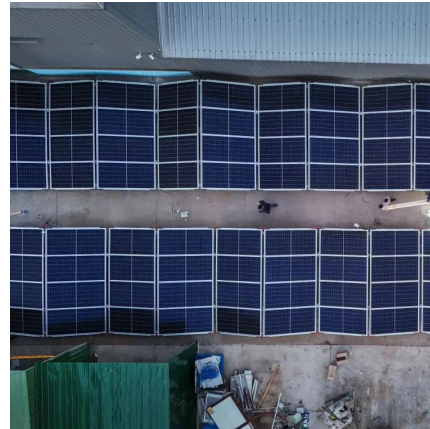

[Swaziland energy storage prefabricated cabin customization](#)

Open Access proceedings Journal of Physics: Conference ... energy storage unit and electrical equipment are usually unified in the prefabricated cabin, so as to achieve higher capacity, ...