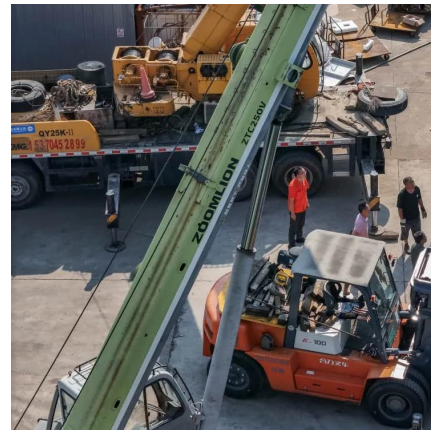

[Swaziland battery energy storage cabinet manufacturer](#)

Swaziland Battery Energy Storage Box Customization Solutions Swaziland's energy transition demands smart, adaptable battery storage solutions. Through localized R& D and modular ...

[Which new energy storage cabinet manufacturers are there in Swaziland](#)

Energy storage battery prices in Ireland The cost of solar panel batteries in Ireland can vary depending on factors like battery type and usable capacity. On average, installing a battery ...