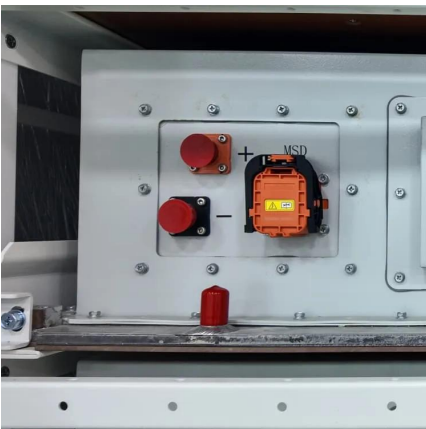

Best Power Tool Battery Inverter [Updated: December