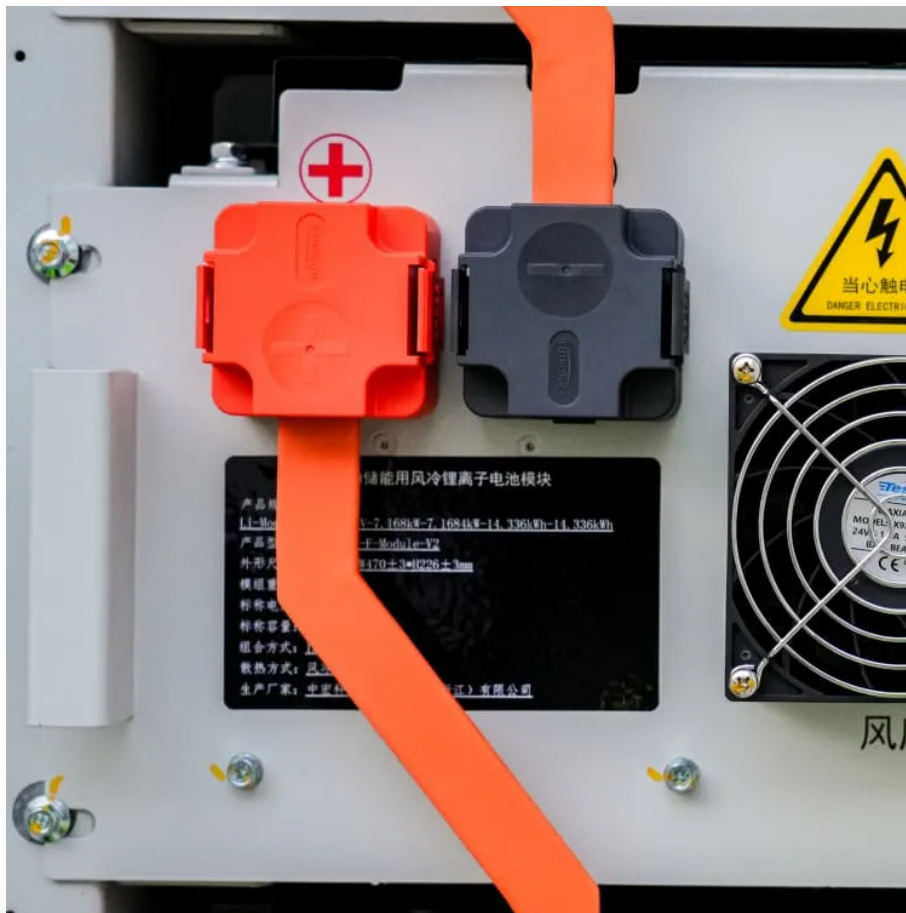

Universal three-voltage pure sine wave inverter

Universal three-voltage pure sine wave inverter

[Android Root Tool V2.0.2.0 \[Universal Custom Root, New ...](#)

May 1, 2023 · Android Root Tool V2.0.2.0 [Universal Custom Root, New version Root]
Added Android Universal make custom root
Added Samsung Auto Root for 1000+ New

[Realme c61 RMX3933 unlock regional error \(0.1.000008E\)](#)

Aug 19, 2025 · Selected model: Realme RMX3933 (Realme C61) Operation: Unlock Regional Lock Software version: 9.3 Work ID: 86106096 Connect phone in BROM mode. Use