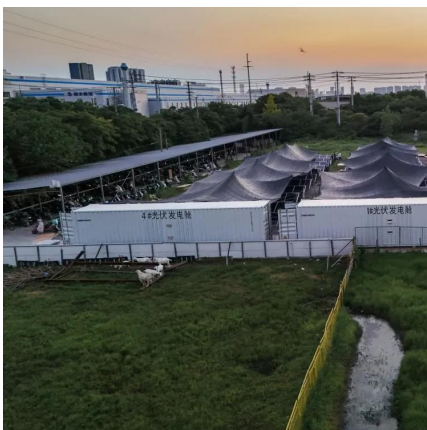

[What Does The Eclipse Look Like Through Glasses](#)

Dec 5, 2024 · Seeing a solar eclipse is a truly awe-inspiring event, but safe viewing is paramount. Never look directly at the sun without proper eye protection. This article details what a solar ...

[Failure of edge seal in glass/glass module. a ...](#)

Download scientific diagram , Failure of edge seal in glass/glass module. a-Si @BULLET Delamination at hot spots from publication: Evaluation of PV ...

[Edge breakage mechanism of optical glass surface in ...](#)

Feb 22, 2023 · In order to study the formation mechanism of defects such as edge break damage and cracks during optical glass processing and experimental and theoretical study of optical ...