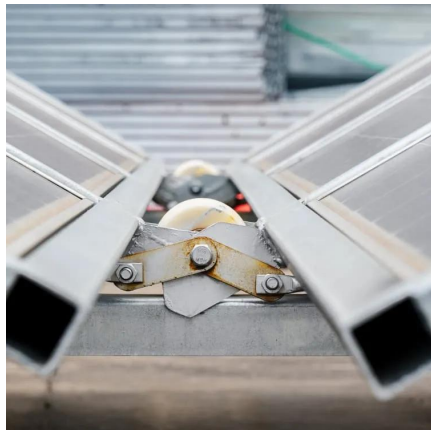

Error pattern: Glass breakage , SecondSol

Where do glass breakages occur? Solar modules consist of a front glass and the solar cells, which are embedded between two films, or various ...