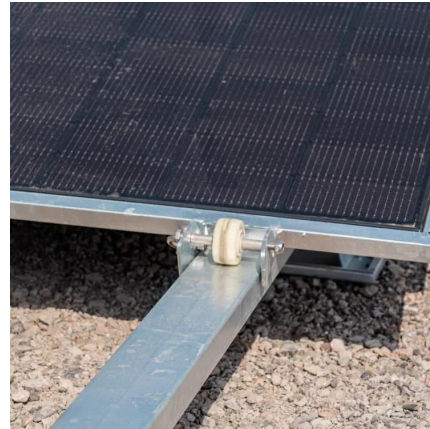

[Bolivia Switchgear retailers , Electrical companies](#)

Switchgear retailers in Bolivia Hutaib Electricals are Pune-based manufacturers, supplier, and exporter of outstanding variety of cable trays, raceways draw boxes & industrial fabrications. ...