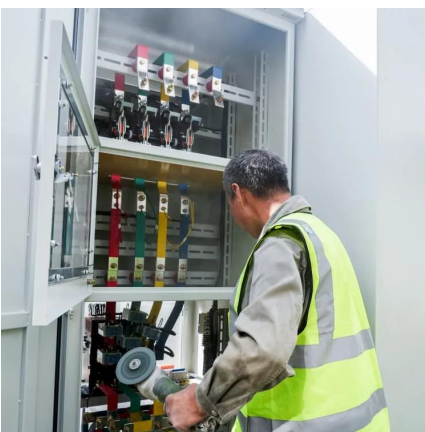

[Bolivia DC Switchgear Market (2025-2031) , Share](#)

6Wresearch actively monitors the Bolivia DC Switchgear Market and publishes its comprehensive annual report, highlighting emerging trends, growth drivers, revenue analysis, and forecast ...